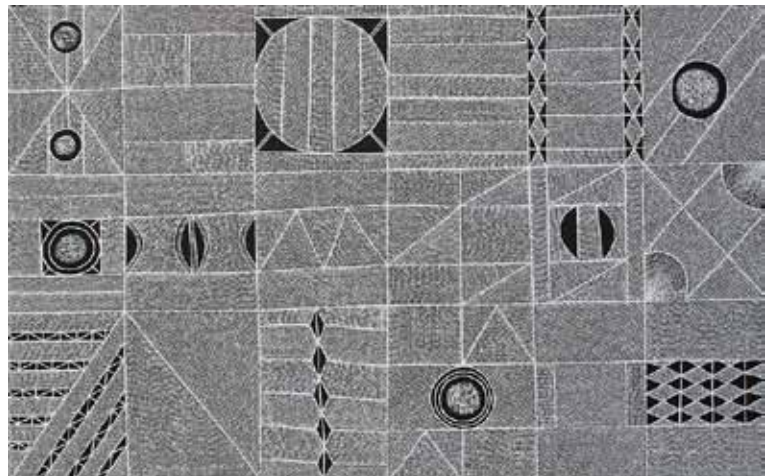

AM 10610/14
Natalie Puantulura *Jilamara Design* 2014
Ochre on Linen 1600 x 1000mm $6930 including resale royalty