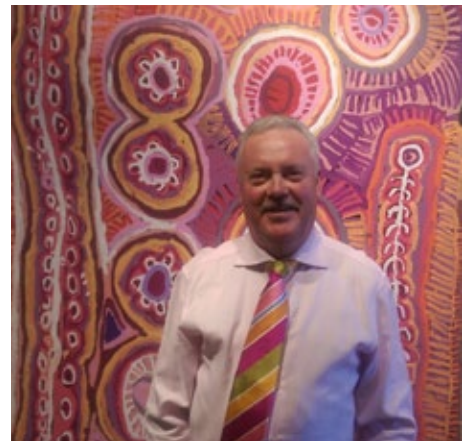

MARCH 2015

FEB 13 SORRY DAY

The National apology to the stolen generations anniversary was noted on the day. The Prime Minister's speech can be viewed at:

<http://goo.gl/CISE11>

Marilyn Davies painting about this issue features.

BILL HARNEY EXHIBITION

Margie West, ex of MAGNT, visited Art Mob recently to start putting Bill Harney's major exhibition together. We reviewed all of the material that had passed through the gallery including our extensive stock of the great old man's works for selection for the April 2016 exhibition. Bill has just completed a major painting that "puts it all together". It's available for purchase on the condition that it is loaned to the forthcoming exhibition.

PINK 2015

The tradition certainly continued! There was a great turn up on the launch evening of our 8th Pink show and Euan reckoned that he was the pinkest (along with Murdie)! It was a wonderfully diverse exhibition that sold well. Some wonderful pieces still await your attention. Our next exhibition launches on March 13th and showcases Art Mob's Top 20 artists. These have been compiled from our past 12 month's sales and there are some surprises!